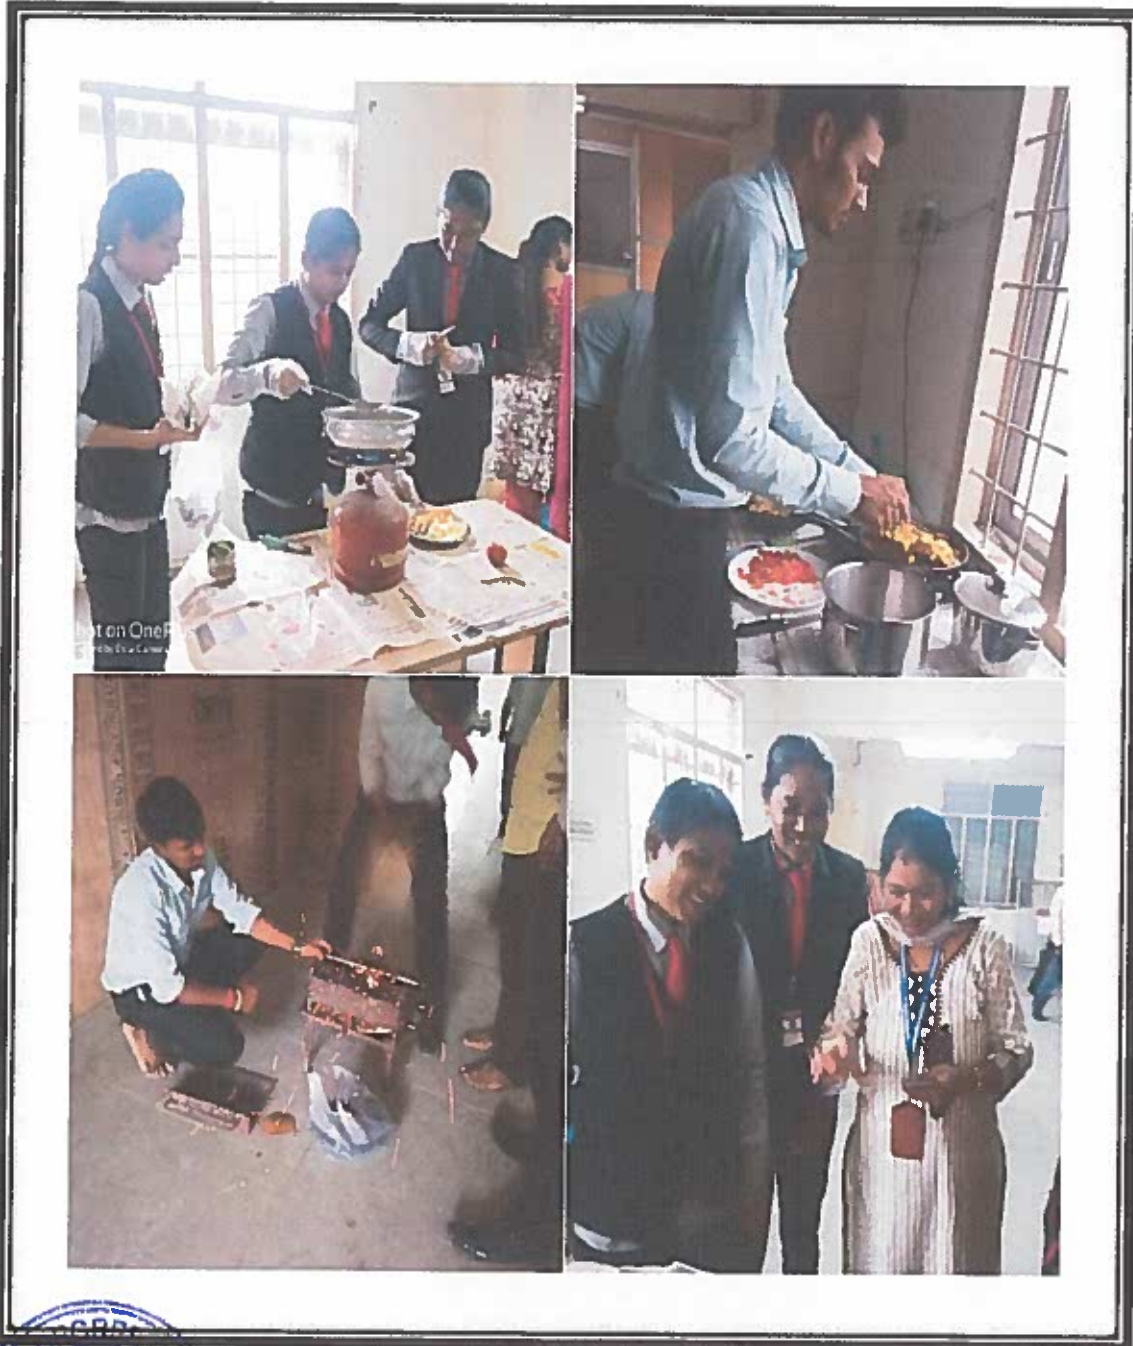

S. P. Sampathy's Siva Sivani Educational Society (2906/97)

SIVA SIVANI DEGREE COLLEGE

(Affiliated to Osmania University)

COOKING ACTIVITY

Manoj
PRINCIPAL
Siva Sivani Degree College
Kompally, Modchal-Malkajgiri(Dt)-500100

NH - 44, Kompally, Secunderabad - 500 100, Telangana, INDIA
Mobile: - +91-9247048112. Website: ssdc.ac.in