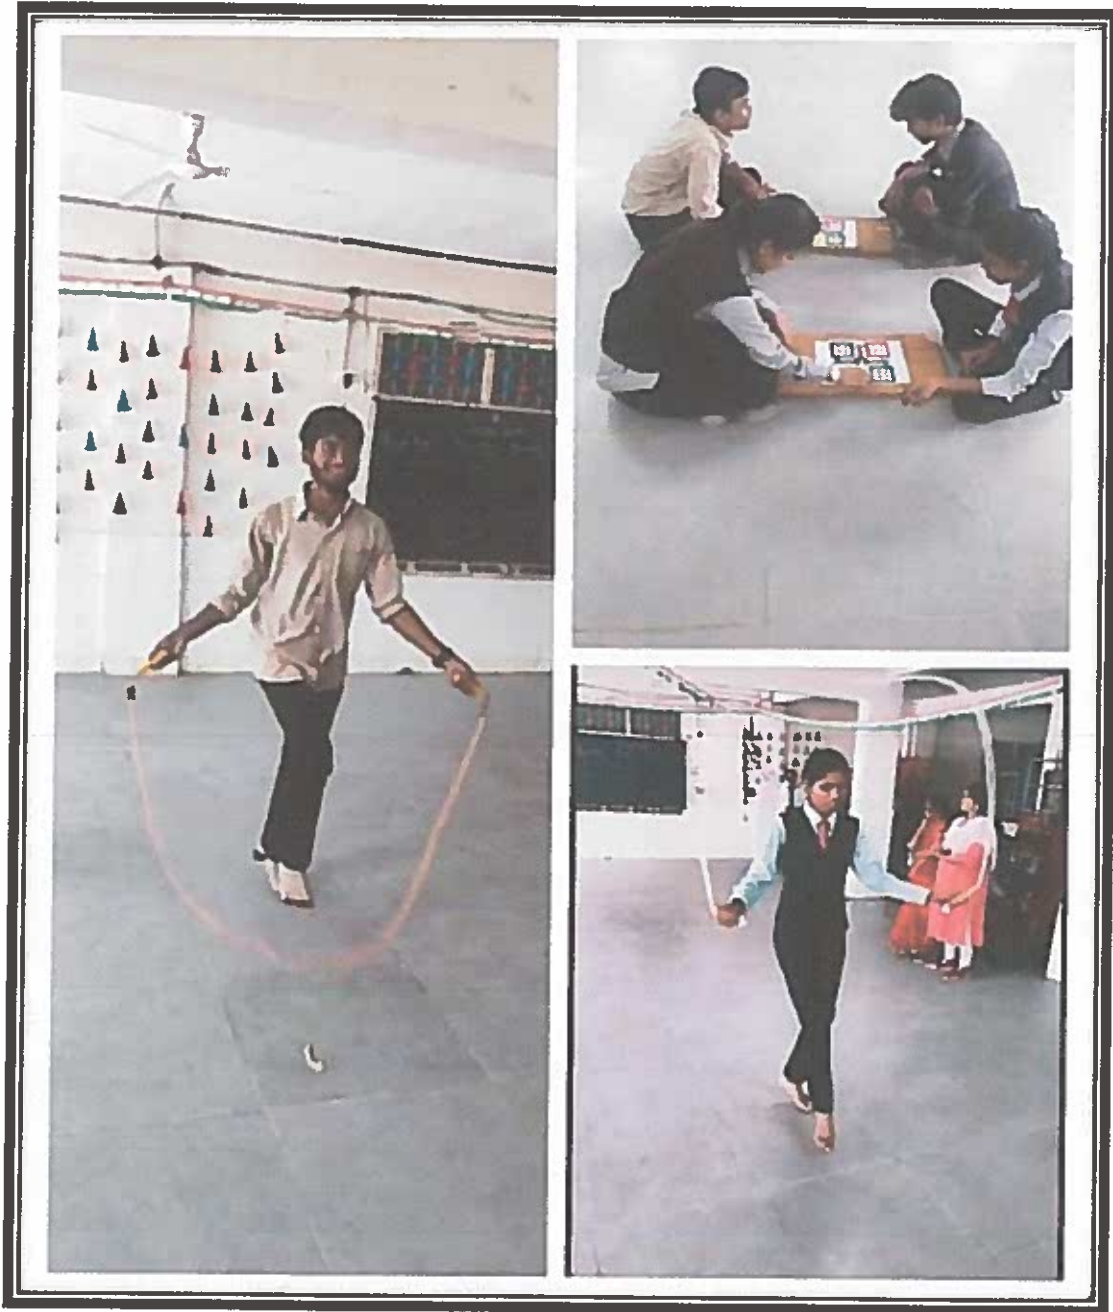

S. P. Sampathy's Siva Sivani Educational Society (2906/97)

SIVA SIVANI DEGREE COLLEGE

(Affiliated to Osmania University)

INDOOR GAMES

Mangal
PRINCIPAL
Siva Sivani Degree College
Kompally, Medchal-Malkajgiri (Dt)-500100

NH - 44, Kompally, Secunderabad - 500 100, Telangana, INDIA
Mobile: - +91-9247048112. Website: ssdc.ac.in