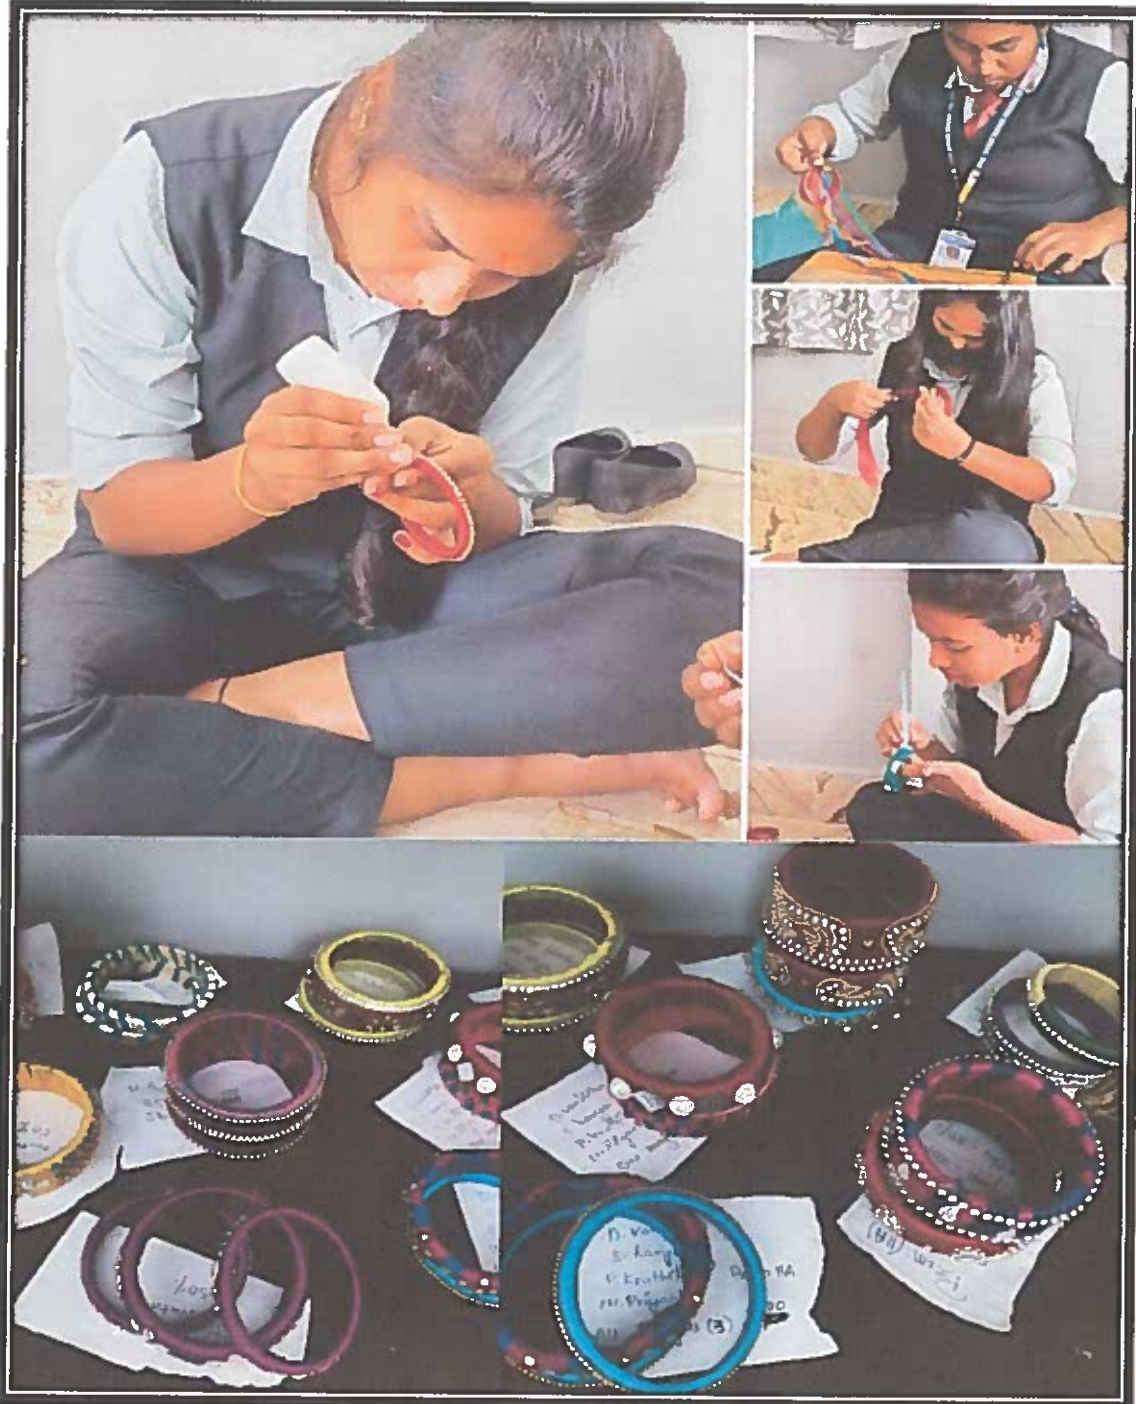

S. P. Sampathy's Siva Sivani Educational Society (2906/97)

SIVA SIVANI DEGREE COLLEGE

(Affiliated to Osmania University)

BANGLE MAKING

Mawathal
PRINCIPAL

Siva Sivani Degree College

Kompally, Medchal-Malkajgiri (Dt)-500100

NH - 44, Kompally, Secunderabad - 500 100, Telangana, INDIA

Mobile: - +91-9247048112. Website: ssdc.ac.in