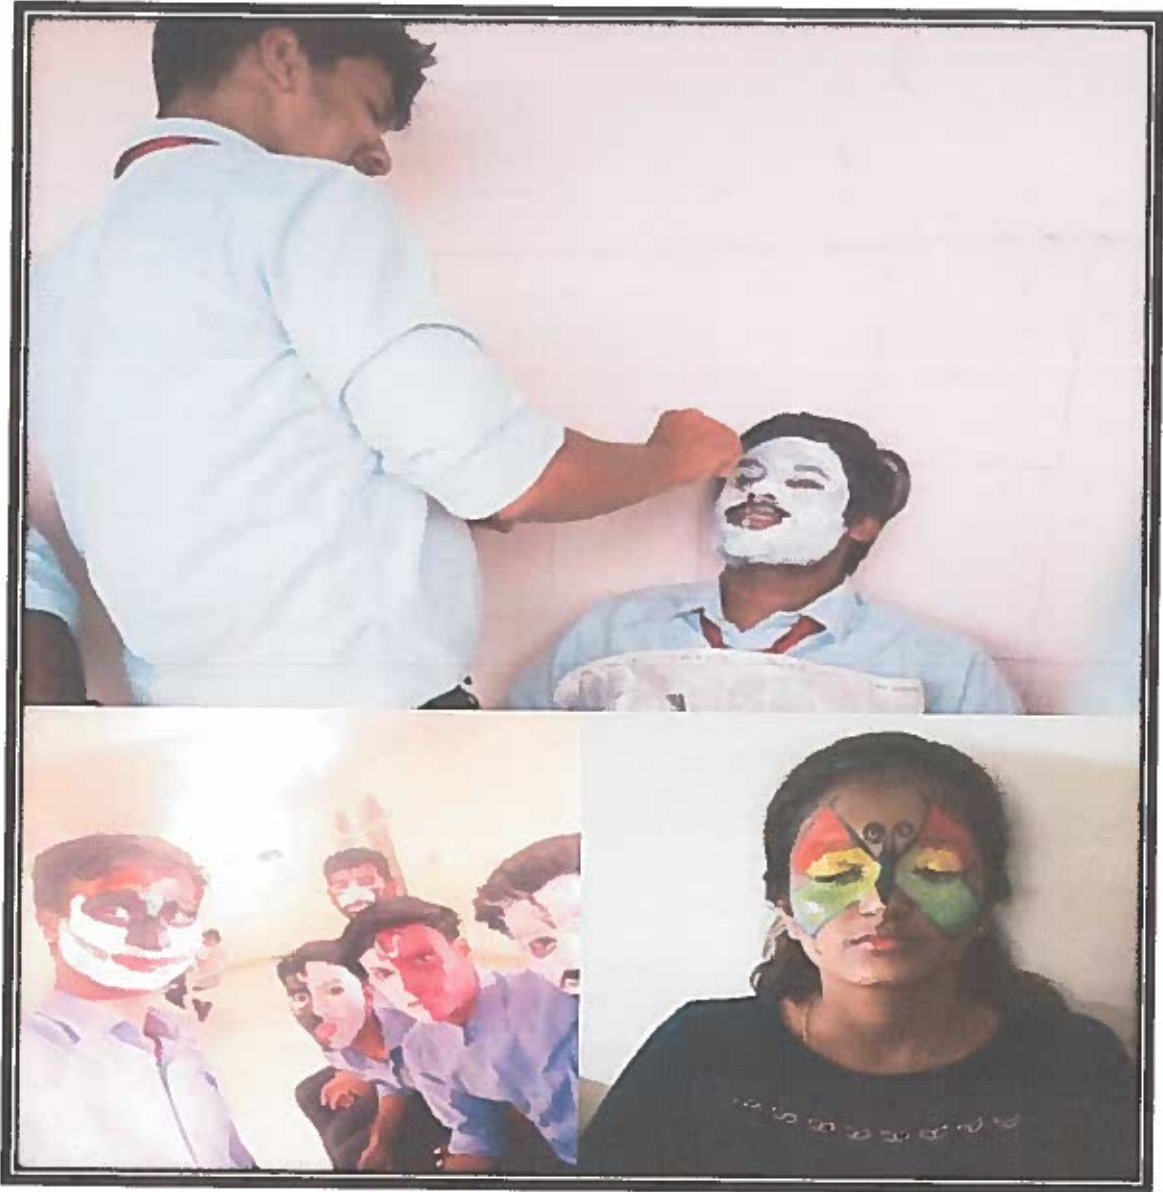

S. P. Sampathy's Siva Sivani Educational Society (2906/97)

SIVA SIVANI DEGREE COLLEGE

(Affiliated to Osmania University)

FACE PAINTING

Manalappu
PRINCIPAL
Siva Sivani Degree College
Kompally, Medchal-Malkajgiri(Dt)-500100

NH - 44, Kompally, Secunderabad - 500 100, Telangana, INDIA
Mobile: - +91-9247048112. Website: ssdc.ac.in