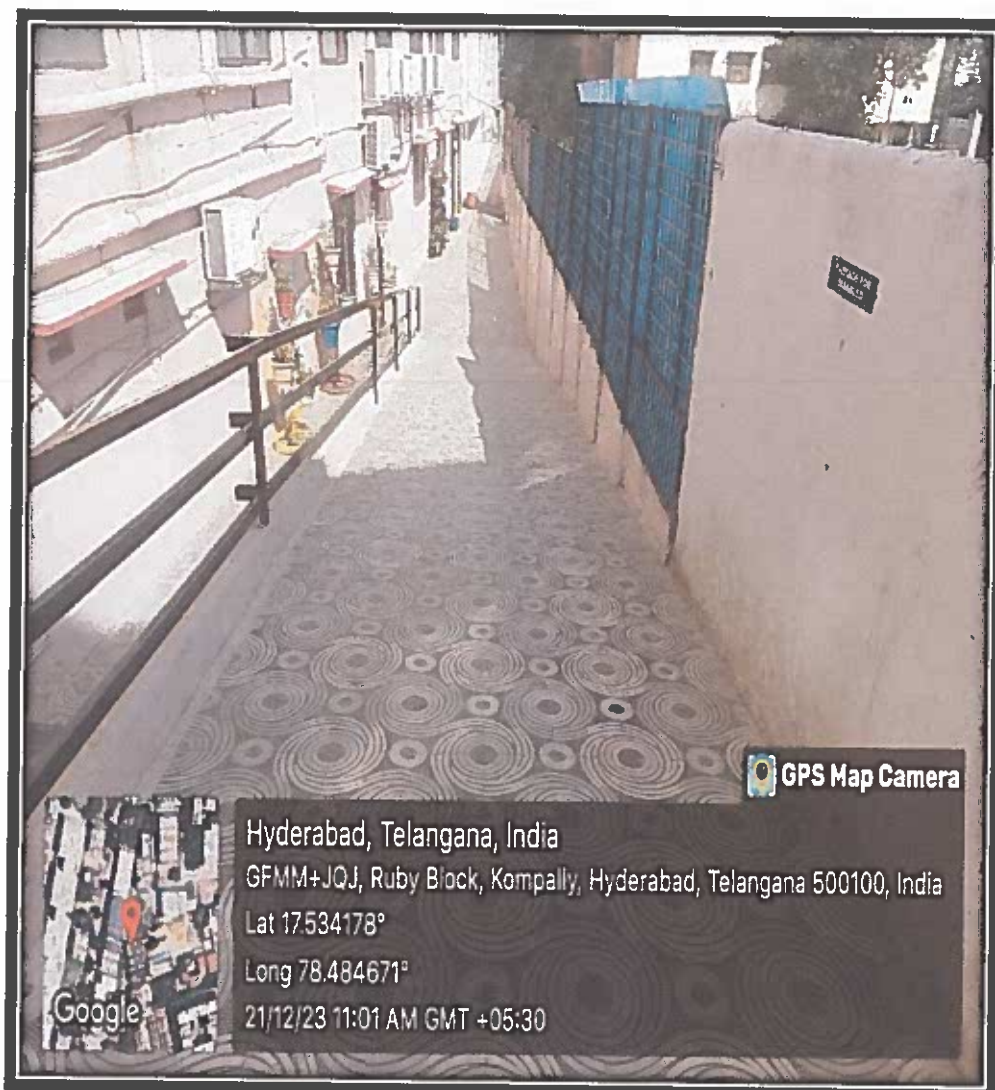

RAMPS WITH HANDRAILS (IMAGES OF RAMPS AT SIVA SIVANI DEGREE COLLEGE)

Ramp-Rails, an inclined plane, are built in addition to staircases in the college. The ramps are carefully designed as per specifications to be used by the differently abled people. The handrails are mounted at short lengths above the ground so as to be helpful to people of all heights. They are designed to allow a firm and easy grip

NH – 44, Kompally, Secunderabad – 500 100. Telangana, INDIA
Mobile: - +91-9247048112. Website: ssdc.ac.in

Mamatha

PRINCIPAL
Siva Sivani Degree College
Kompally, Medchal-Malkajgiri(Dt)-500100