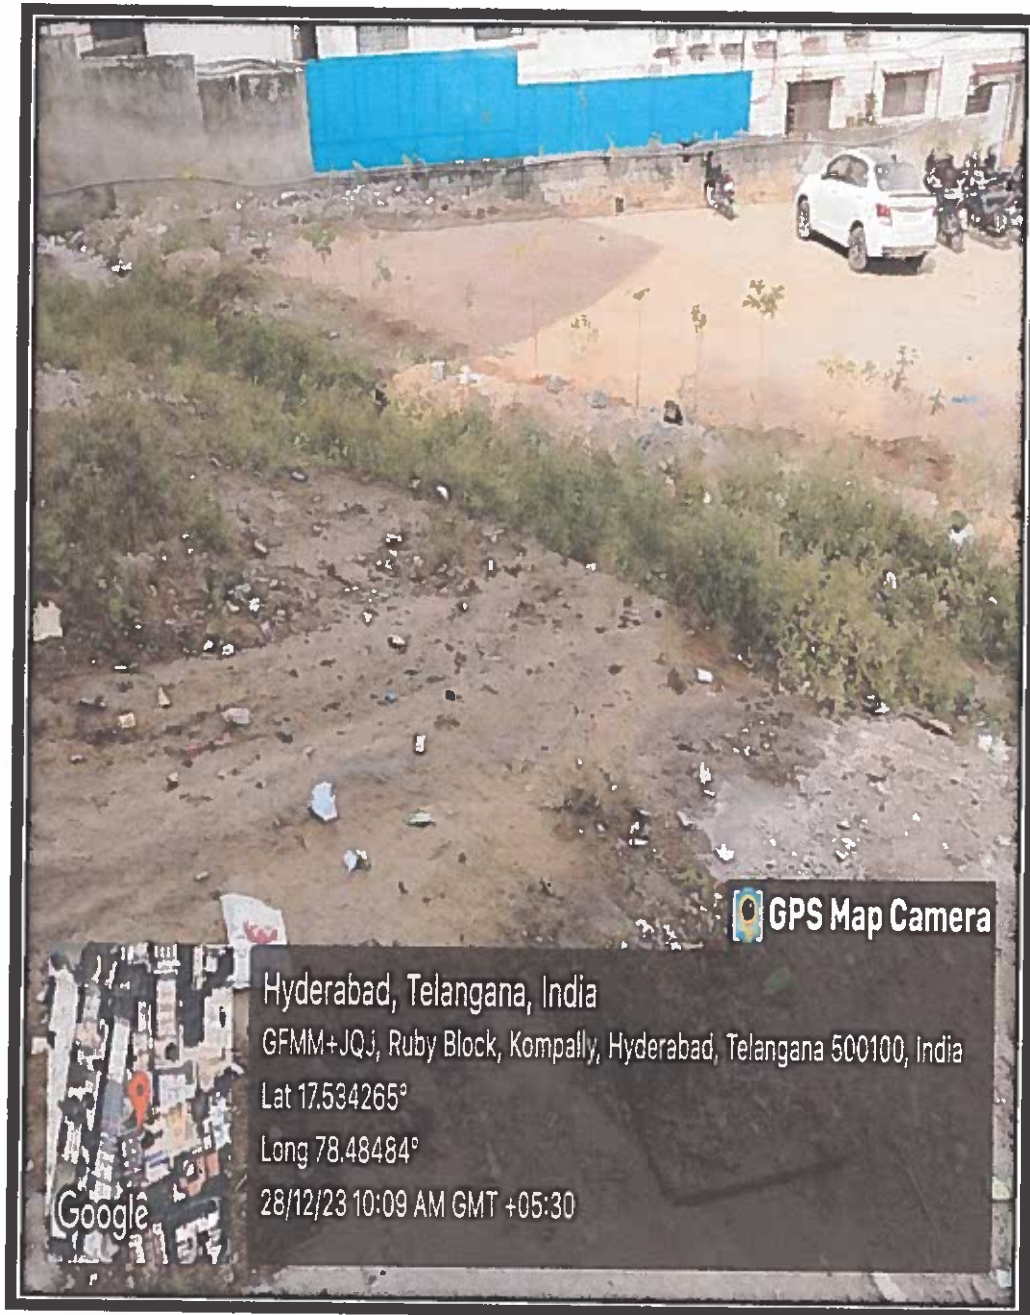

SIVA SIVANI DEGREE COLLEGE

(Affiliated to Osmania University)

GPS Map Camera

Hyderabad, Telangana, India

GFMM+JQJ, Ruby Block, Kompally, Hyderabad, Telangana 500100, India

Lat 17.534265°

Long 78.48484°

28/12/23 10:09 AM GMT +05:30