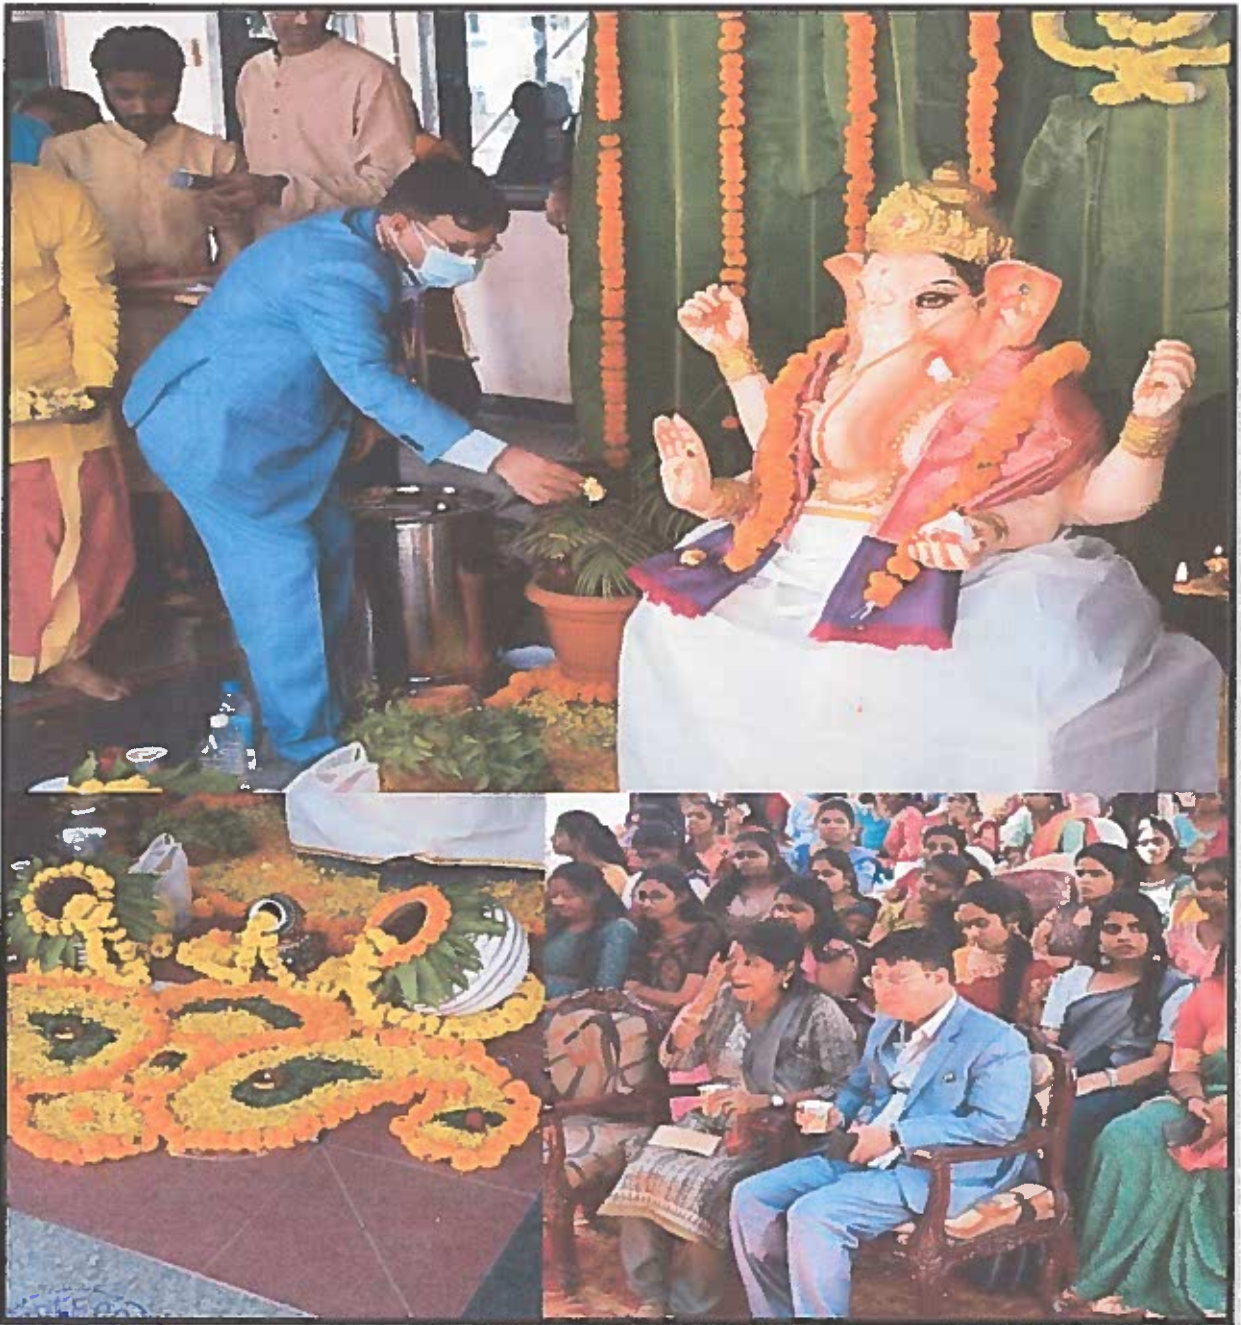

## VINAYAKA CHATURTHI

Vinayaka chaturthi is also called as Ganesh Chaturthi for the birth of Lord Ganesha. Devotees installed the Ganesha idols in the college with worship. All the teaching and non teaching staff are participated in this event. All the students are made eco-friendly Ganesha.