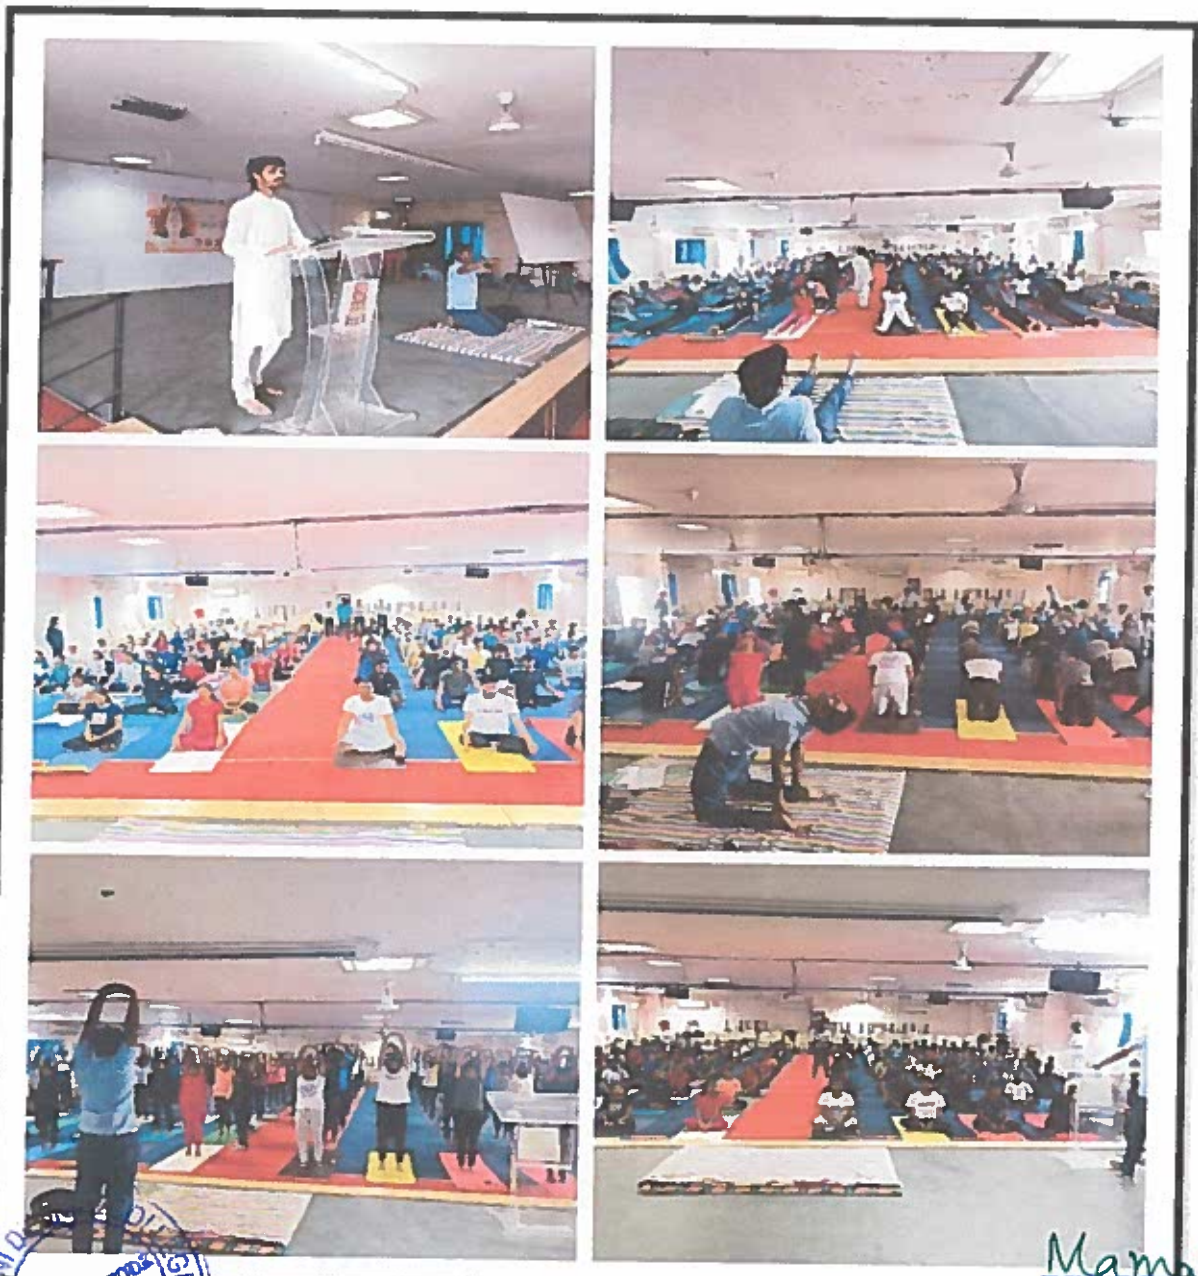

International Yoga Day

International Yoga Day is celebrated on June 21st each year. It promotes the physical, mental, and spiritual benefits of yoga. Consider participating in local events, joining online sessions, or practicing yoga on your own to embrace its holistic advantages for well-being.

Mamatha
PRINCIPAL