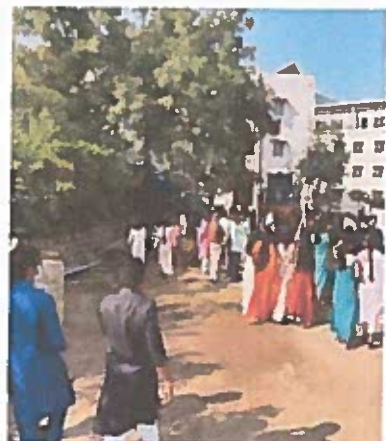

S. P. Sampathy's Siva Sivani Group®
S. P. Sampathy's Siva Sivani Educational Society (2906/97)

SIVA SIVANI DEGREE COLLEGE

(Affiliated to Osmania University)

Mamatha
PRINCIPAL

Siva Sivani Degree College
Kompally, Medchal-Malkajgiri (Dt)-500100

NH - 44, Kompally, Secunderabad - 500 100. Telangana, INDIA
Mobile: - +91-9247048112. Website: ssdc.ac.in