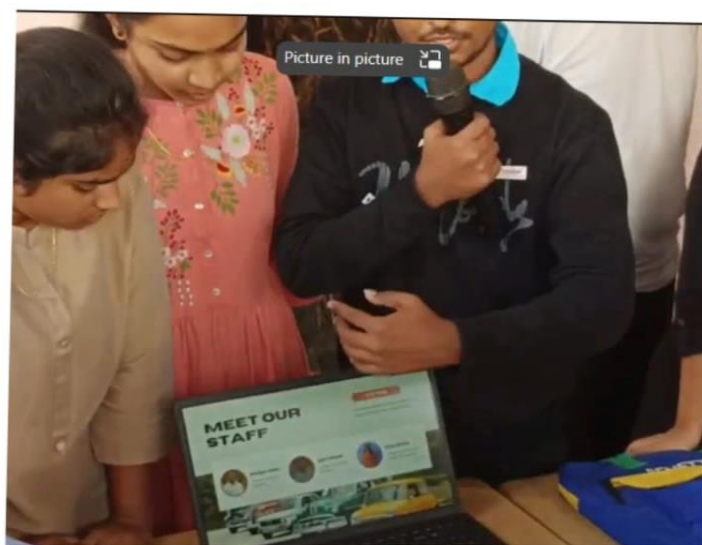

## REPORT

On 30.09.2022, our company organized a product promotion event at Siva Sivani Degree College, aimed at introducing and promoting our latest Products. The event was strategically planned to engage with the college students and create awareness about the unique features and benefits of our product. The product promotion event at Siva Sivani Degree College was a successful endeavour. It not only increased awareness about our product but also provided valuable insights for refining our marketing approach. We look forward to building on this momentum and expanding our presence in the college market.