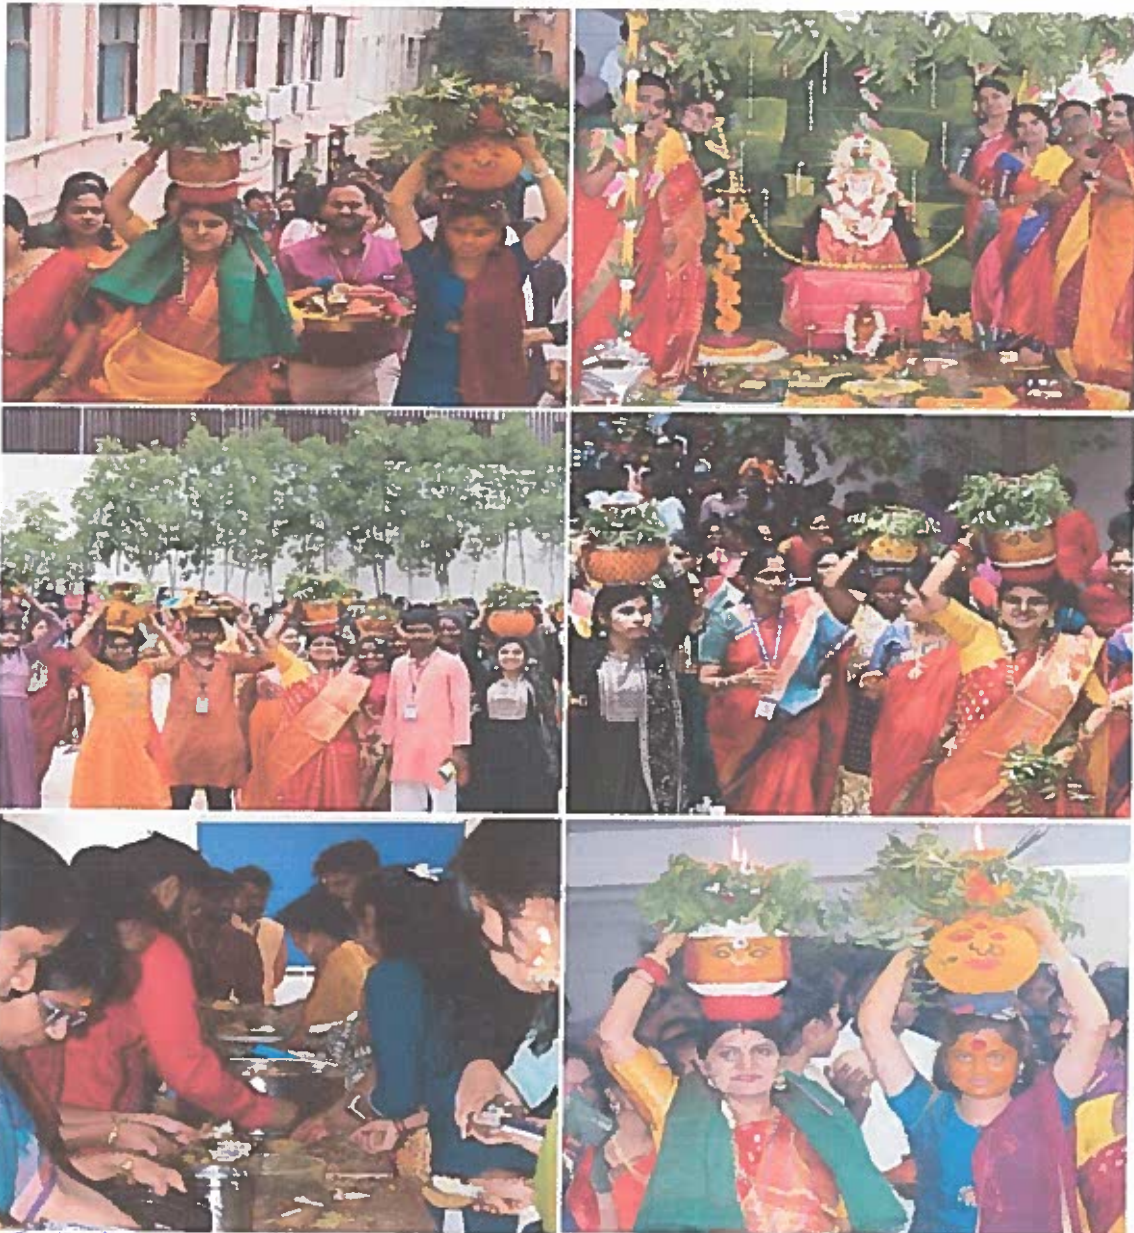

S. P. Sampathy's Siva Sivani Group®
S. P. Sampathy's Siva Sivani Educational Society (2906/97)

SIVA SIVANI DEGREE COLLEGE

(Affiliated to Osmania University)

BONALU (17-07-2022)

M. Srinivas

Siva Sivani Degree College
Kompally, Medchal-Malkajgiri (Dt)-500100

NH - 44, Kompally, Secunderabad - 500 100, Telangana, INDIA
Mobile: - +91-9247048112. Website: ssdc.ac.in