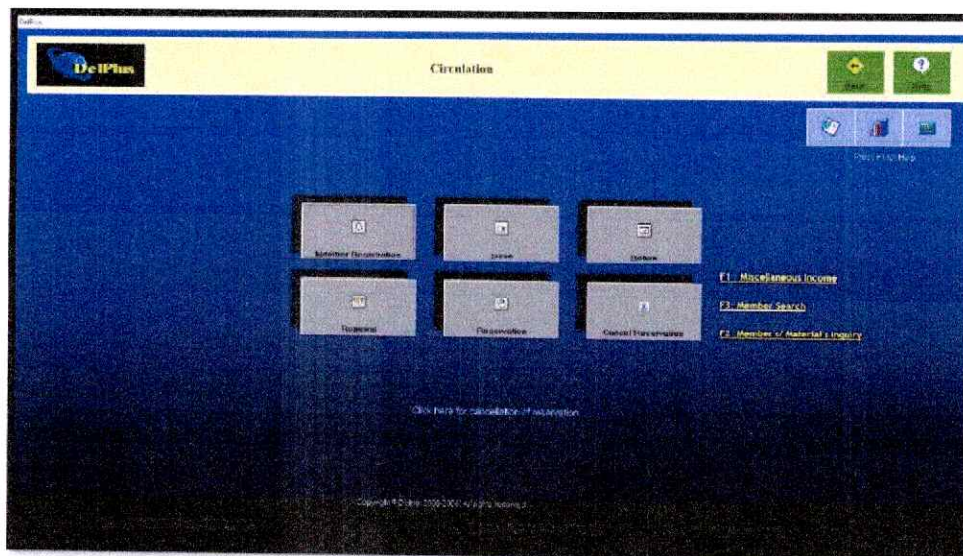

Dr. SAILESH SAMPATHY
 Vice President & Dy. Chief Executive

Prof. M. KAMALAKAR
 Executive Vice President

Mrs. P. MAMATHA
 Principal

Mrs. DEEPIKA SAMPATHY
 Associate Vice President

System Administration

Circulation