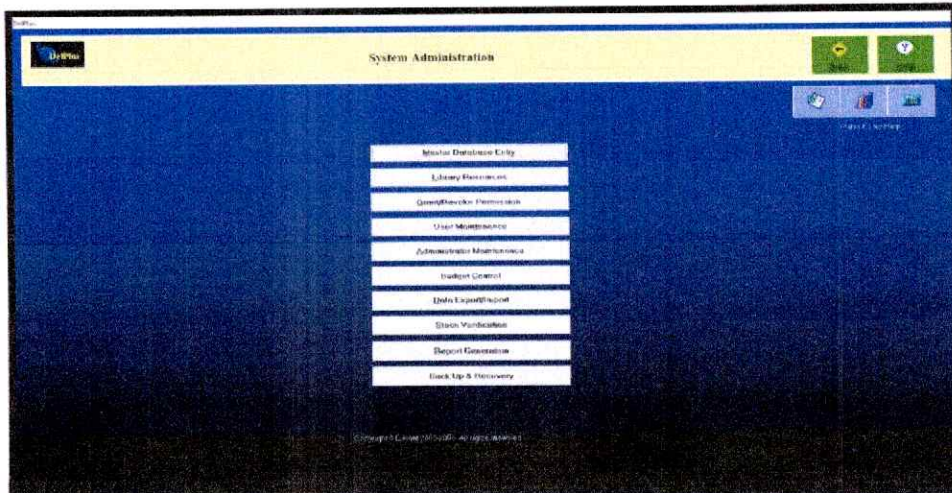

S. P. Sampathy's Siva Sivani Group®
S. P. Sampathy's Siva Sivani Educational Society (2906/97)
SIVA SIVANI DEGREE COLLEGE
(Affiliated to Osmania University)

Mrs. S. AARATHY
President & Chief Executive

Dr. SAILESH SAMPATHY
Vice President & Dy. Chief Executive

Prof. M. KAMALAKAR
Executive Vice President

Mrs. P. MAMATHA
Principal

Mrs. DEEPIKA SAMPATHY
Associate Vice President

System Administration