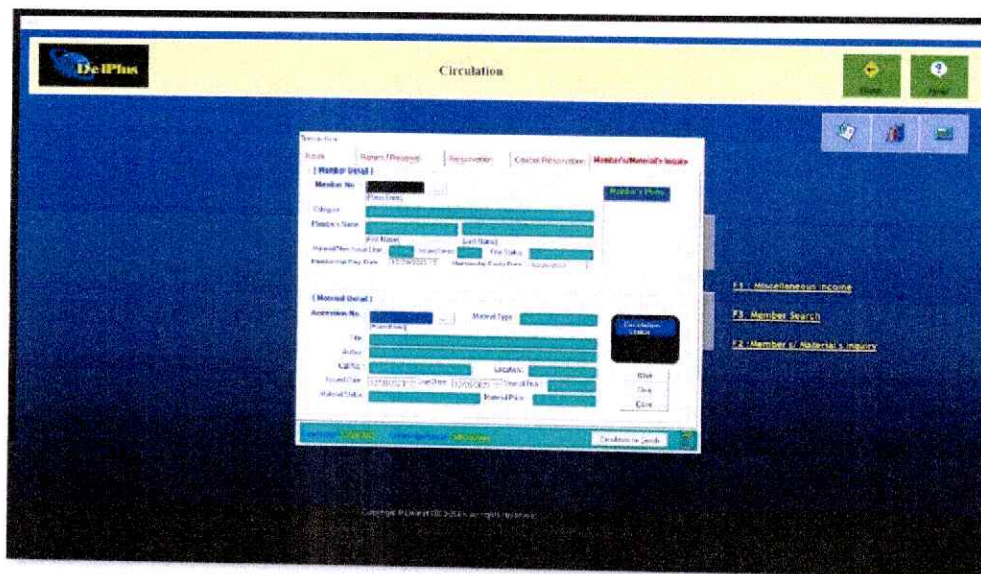

Dr. SAILESH SAMPATHY
 Vice President & Dy. Chief Executive

Prof. M. KAMALAKAR
 Executive Vice President

Mrs. P. MAMATHA
 Principal

Mrs. DEEPIKA SAMPATHY
 Associate Vice President

OPAC search

Issuing

NH - 44, Kompally, Secunderabad - 500 100, Telangana, INDIA
 Mobile: +91-9247048112, Website: ssdc.ac.in