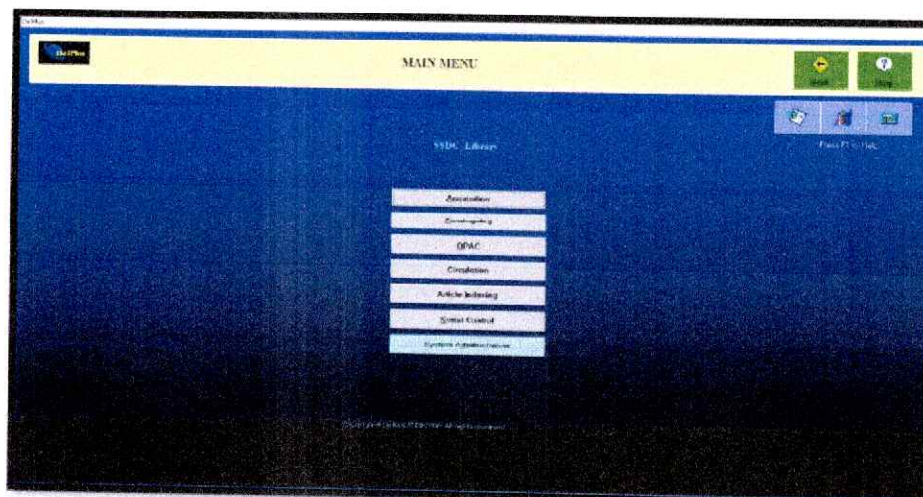

Main menu

NH – 44, Kompally, Secunderabad – 500 100, Telangana, INDIA
Mobile: - +91-9247048112. Website: ssdc.ac.in

Mamatha
PRINCIPAL
Siva Sivani Degree College
Kompally, Medchal-Malkajgiri (D)-500104