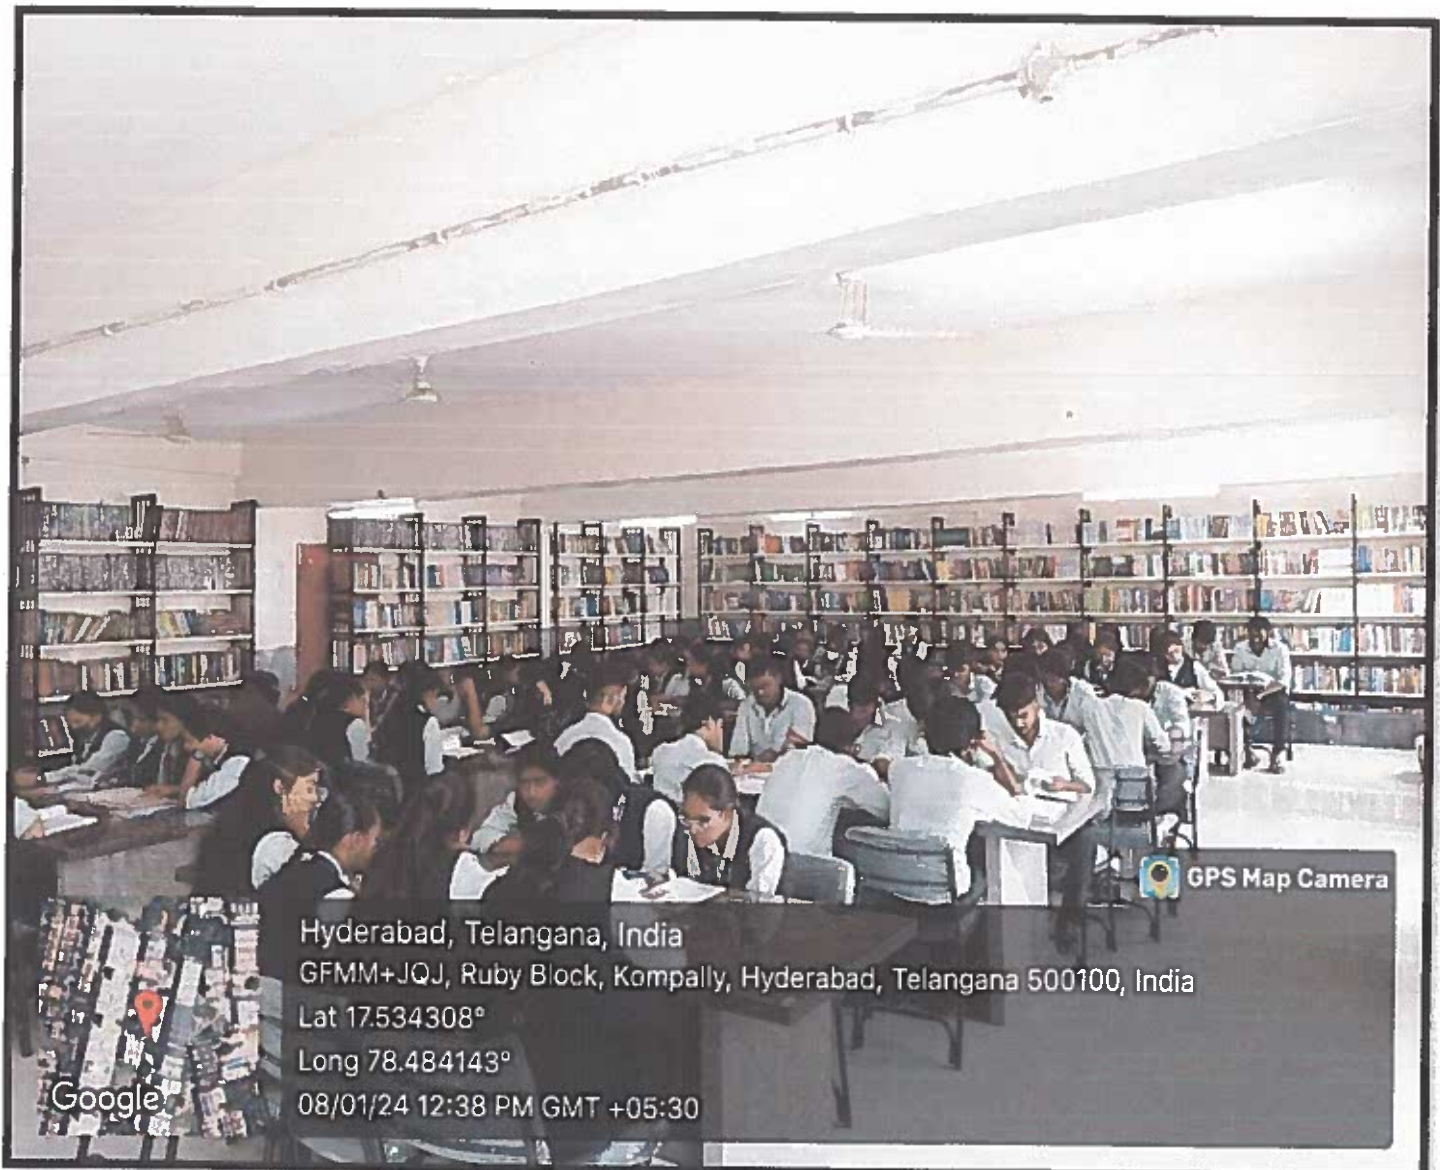

Department	Library
Location	D BLOCK
Total Floor Area / Room Area	632.45 Sq.mts / 214.896 Sq.mts
The additional facility in the described area	Wi-Fi, Tube Lights, Fans, CCTV, A/C, Elevator, Computers.

GPS Map Camera