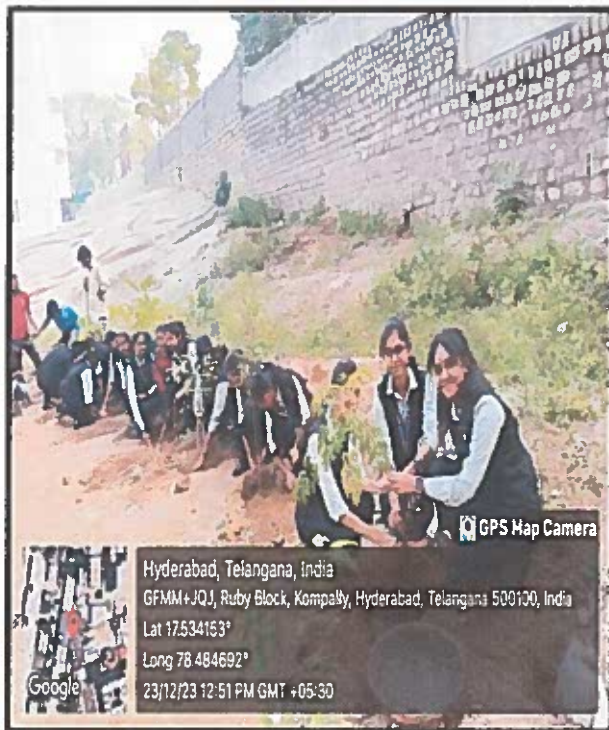

S. P. Sampathy's Siva Sivani Group®
S. P. Sampathy's Siva Sivani Educational Society (2906/97)
SIVA SIVANI DEGREE COLLEGE
(Affiliated to Osmania University)

Mrs. S. AARATHY
President & Chief Executive

Dr. SAILESH SAMPATHY
Vice President & Dy. Chief Executive

Prof. M. KAMALAKAR
Executive Vice President

Mrs. P. MAMATHA
Principal

Mrs. DEEPIKA SAMPATHY
Associate Vice President

— 44, Kompally, Secunderabad – 500 100, Telangana, INDIA
Mobile: - +91-9247048112. Website: ssdc.ac.in

Namakkal
PRINCIPAL

Siva Sivani Degree College
Kompally Medchal-Malkajgiri(Dt)-500100