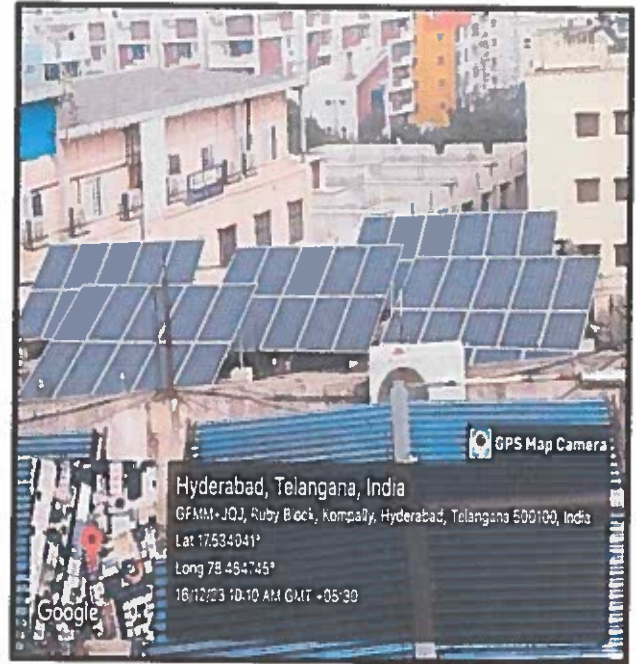

S. P. Sampathy's Siva Sivani Group®
S. P. Sampathy's Siva Sivani Educational Society (2906/97)
SIVA SIVANI DEGREE COLLEGE
(Affiliated to Osmania University)

Mrs. S. AARATHY
President & Chief Executive

Dr. SAILESH SAMPATHY
Vice President & Dy. Chief Executive

Prof. M. KAMALAKAR
Executive Vice President

Mrs. P. MAMATHA
Principal

Mrs. DEEPIKA SAMPATHY
Associate Vice President

NH – 44, Kompally, Secunderabad – 500 100. Telangana, INDIA
Mobile: - +91-9247048112. Website: ssdc.ac.in

Mamatha P
PRINCIPAL

Siva Sivani Degree College
Kompally, Medchal-Malkajgiri(DI)-500100