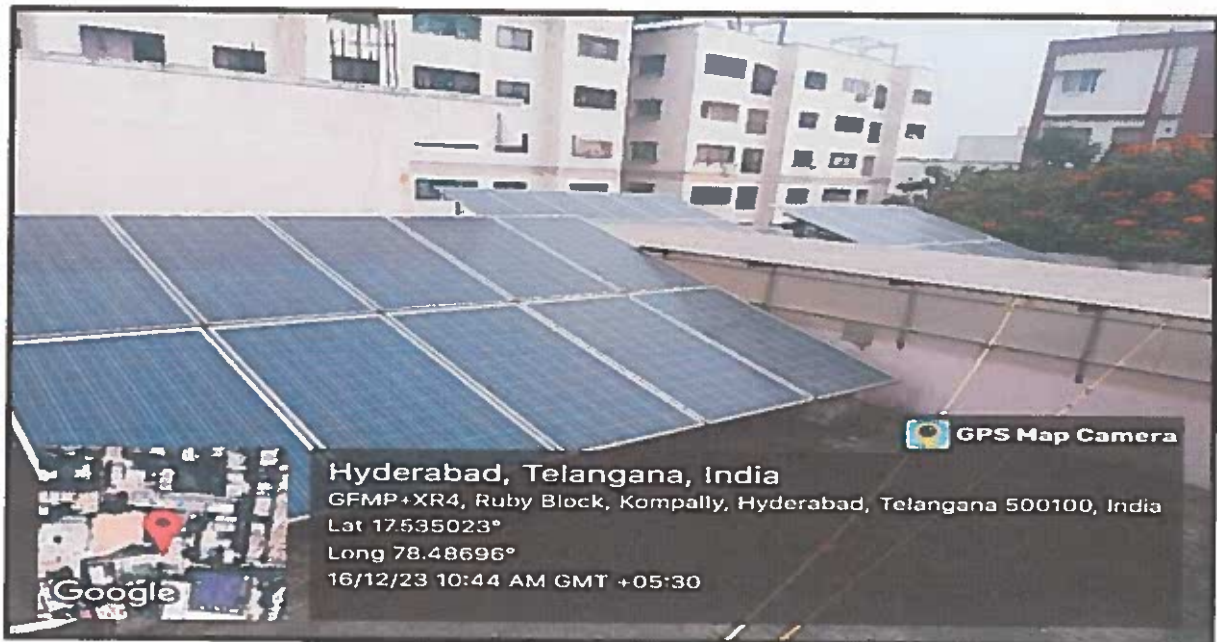

S. P. Sampathy's Siva Sivani Group®
S. P. Sampathy's Siva Sivani Educational Society (2906/97)
SIVA SIVANI DEGREE COLLEGE
(Affiliated to Osmania University)

Mrs. S. AARATHY
President & Chief Executive

Dr. SAILESH SAMPATHY
Vice President & Dy. Chief Executive

Prof. M. KAMALAKAR
Executive Vice President

Mrs. P. MAMATHA
Principal

Mrs. DEEPIKA SAMPATHY
Associate Vice President

NH - 44, Kompally, Secunderabad - 500 100, Telangana, INDIA
Mobile: - +91-9247048112. Website: ssdc.ac.in

Mamatha
PRINCIPAL

Siva Sivani Degree College
Kompally, Medchal-Malkajgiri(DI)-500100