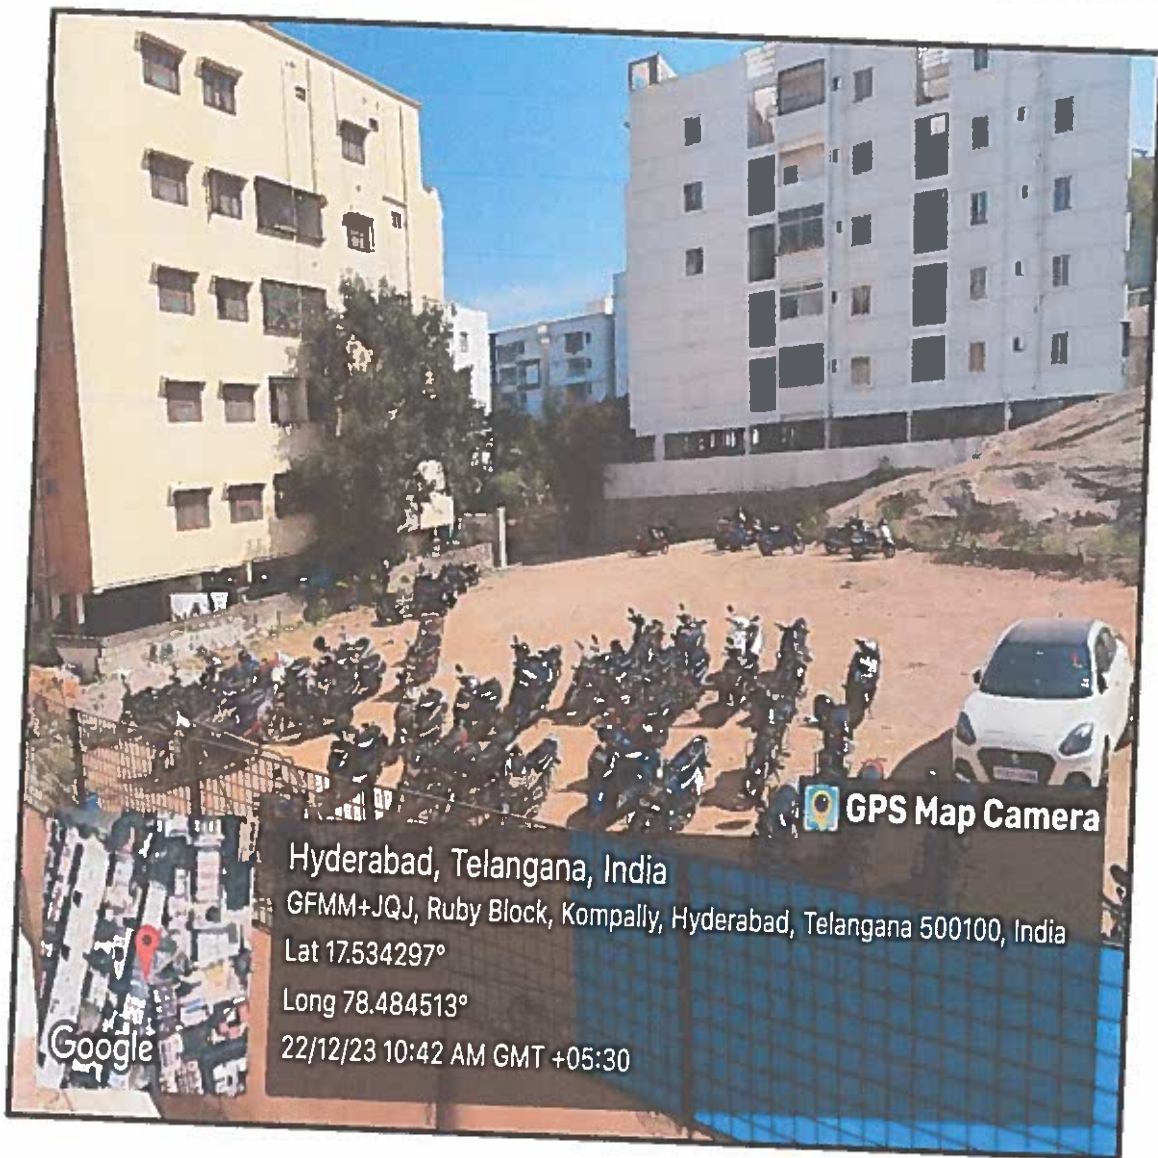

Name of the Amenity	Parking Area
Location	Near D Block
The additional facility in the described area	Watch Man, Wi-Fi, Tube Lights, CCTV.

NH - 44, Kompally, Secunderabad - 500 100. Telangana, INDIA
 Mobile: - +91-9247048112. Website: ssdc.ac.in