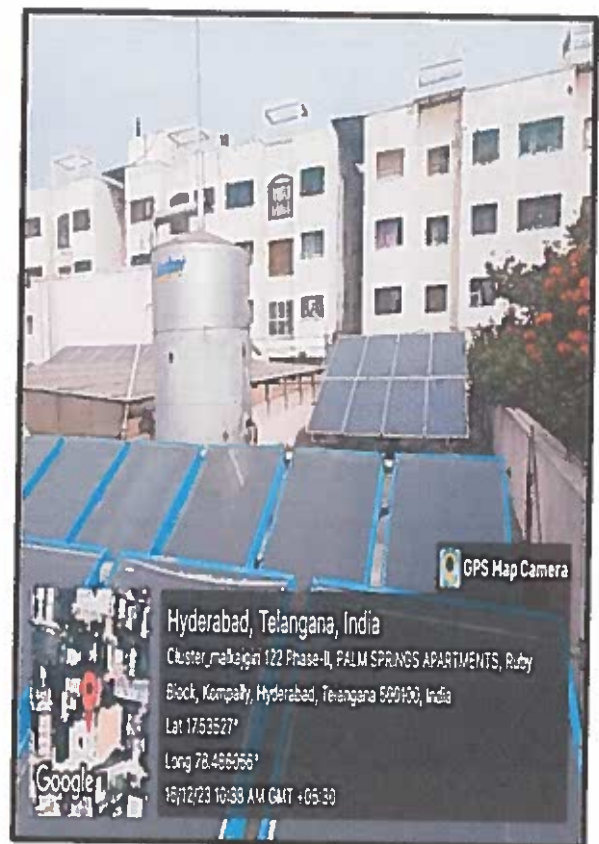

Name of the Amenity	Hostel for Girls
Location	College B block
Area	1500 Sq.mts
Additional Facilities in the described Area	Wi-Fi, Washing Machines, Water Purifier, Solar System, TV Room, and CCTV.

NH – 44, Kompally, Secunderabad – 500 100, Telangana, INDIA
 Mobile: - +91-9247048112. Website: ssdc.ac.in