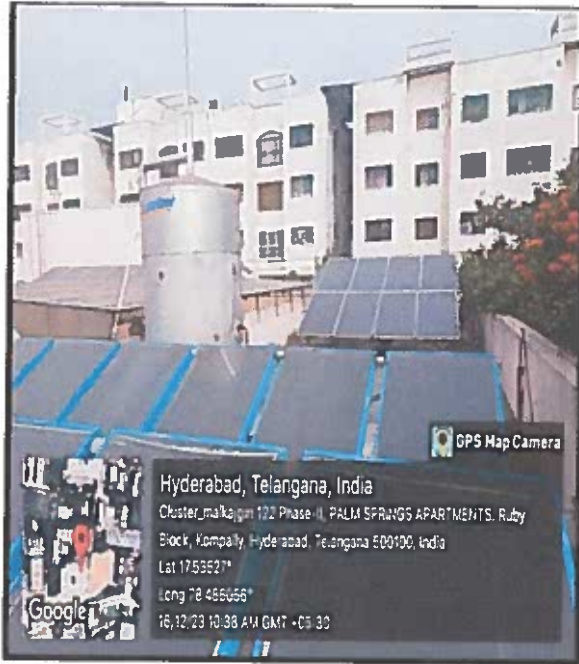

S. P. Sampathy's Siva Sivani Group®
S. P. Sampathy's Siva Sivani Educational Society (2906/97)
SIVA SIVANI DEGREE COLLEGE
(Affiliated to Osmania University)

Mrs. S. AARATHY
President & Chief Executive

Dr. SAILESH SAMPATHY
Vice President & Dy. Chief Executive

Prof. M. KAMALAKAR
Executive Vice President

Mrs. P. MAMATHA
Principal

Mrs. DEEPIKA SAMPATHY
Associate Vice President

NH – 44, Kompally, Secunderabad – 500 100. Telangana, INDIA
Mobile: - +91-9247048112. Website: ssdc.ac.in

Mamatha P
PRINCIPAL

Siva Sivani Degree College
Kompally, Medchal-Malkajgiri(DI)-500100