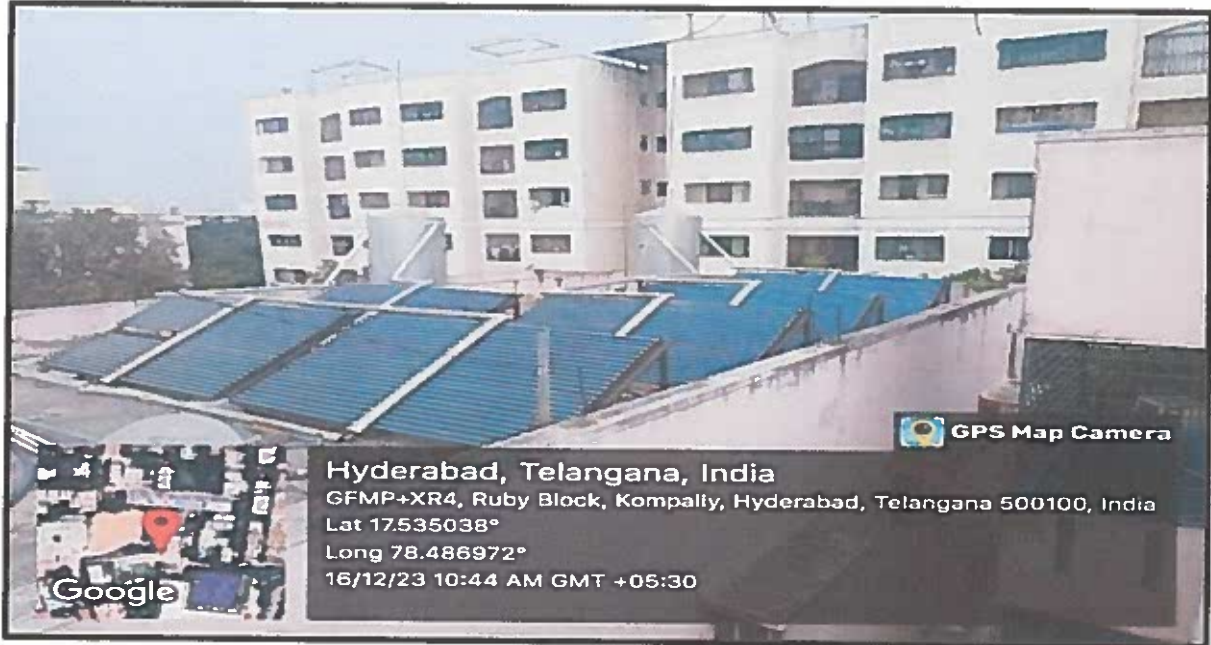

S. P. Sampathy's Siva Sivani Group®
S. P. Sampathy's Siva Sivani Educational Society (2906/97)
SIVA SIVANI DEGREE COLLEGE
(Affiliated to Osmania University)

Mrs. S. AARATHY
President & Chief Executive

Dr. SAILESH SAMPATHY
Vice President & Dy. Chief Executive

Prof. M. KAMALAKAR
Executive Vice President

Mrs. P. MAMATHA
Principal

Mrs. DEEPIKA SAMPATHY
Associate Vice President

NH - 44, Kompally, Secunderabad - 500 100, Telangana, INDIA
Mobile: - +91-9247048112. Website: ssdc.ac.in

Mamatha
PRINCIPAL

Siva Sivani Degree College
Kompally, Medchal-Malkajgiri(DI)-500100