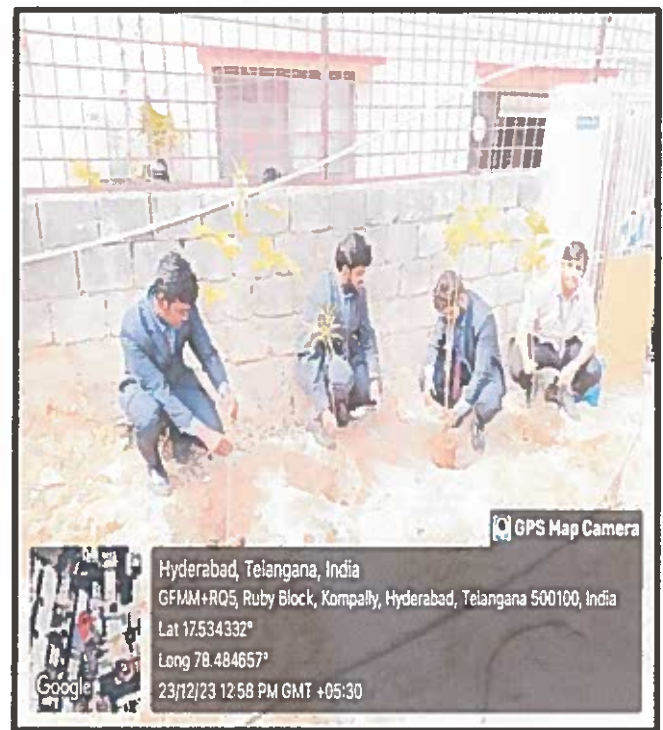

S. P. Sampathy's Siva Sivani Group®
S. P. Sampathy's Siva Sivani Educational Society (2906/97)
SIVA SIVANI DEGREE COLLEGE
(Affiliated to Osmania University)

Mrs. S. AARATHY
President & Chief Executive

Dr. SAILESH SAMPATHY
Vice President & Dy. Chief Executive

Prof. M. KAMALAKAR
Executive Vice President

Mrs. P. MAMATHA
Principal

Mrs. DEEPIKA SAMPATHY
Associate Vice President

— 44, Kompally, Secunderabad – 500 100, Telangana, INDIA
Mobile: - +91-9247048112. Website: ssdc.ac.in

Namakkal
PRINCIPAL

Siva Sivani Degree College
Kompally Medchal-Malkajgiri(Dt)-500100