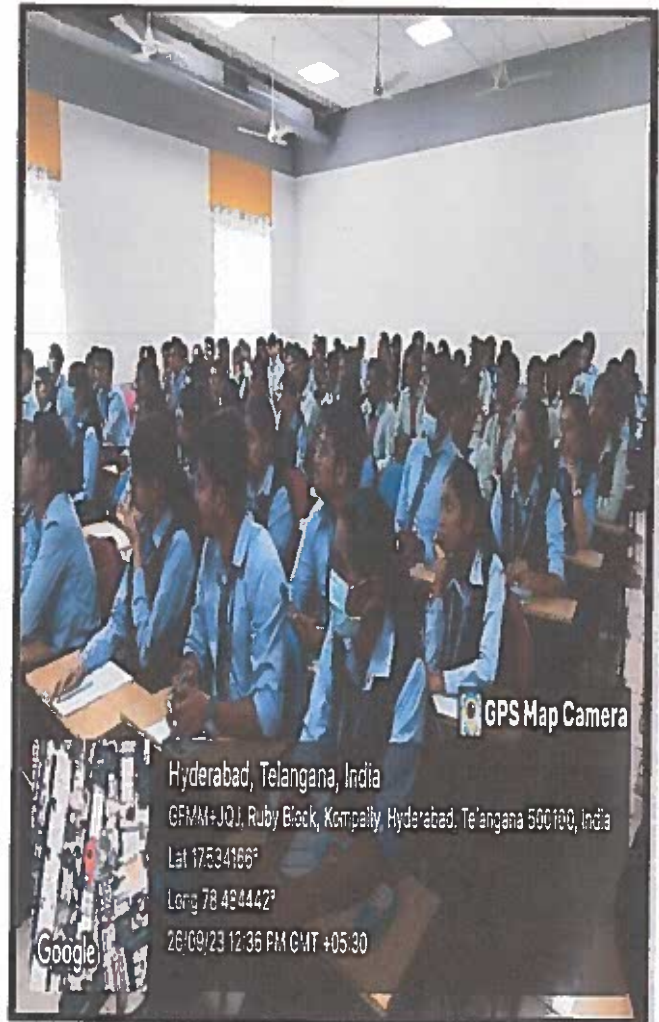

Department	Management
Name of the Room	Seminar Hall - 2 (Room No 509)
Location	C BLOCK
Total Floor Area / Room Area	457.96 Sq.mts / 63.388 Sq.mts
The additional facility in the described area	Wi-Fi, false ceiling Lights, Fans, CCTV, Elevator, Interactive Smart Board (Inch.86), Centralized A/C, White Board Panel with Storage.