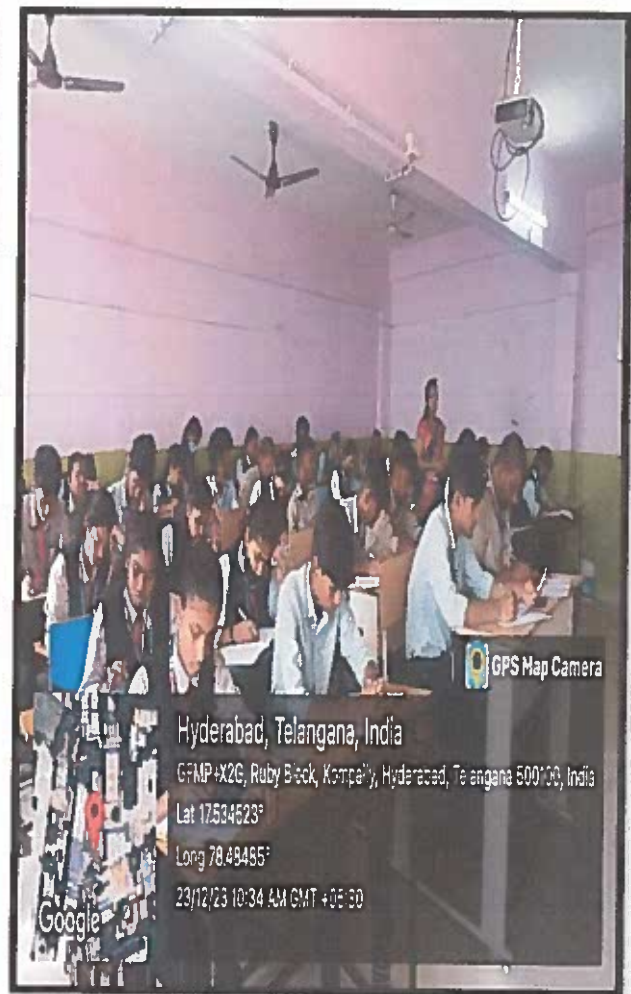

S. P. Sampathy's Siva Sivani Group®
S. P. Sampathy's Siva Sivani Educational Society (2906/97)
SIVA SIVANI DEGREE COLLEGE
(Affiliated to Osmania University)

Mrs. S. AARATHY
President & Chief Executive

Dr. SAILESH SAMPATHY
Vice President & Dy. Chief Executive

Prof. M. KAMALAKAR
Executive Vice President

Mrs. P. MAMATHA
Principal

Mrs. DEEPIKA SAMPATHY
Associate Vice President

Department	Science
Name of the Room	Second year classroom (Room No 306)
Location	D BLOCK
Total Floor Area / Room Area	624.262 Sq.mts / 76.6 Sq.mts
The additional facility in the described area	Wi-Fi, Tube Lights, Fans, CCTV, Elevator, Projector, White Board.

NH – 44, Kompally, Secunderabad – 500 100, Telangana, INDIA
Mobile: - +91-9247048112. Website: ssdc.ac.in

Mamethy
PRINCIPAL

Siva Sivani Degree College
Kompally, Medchal-Malkajgiri(Dt)-500100