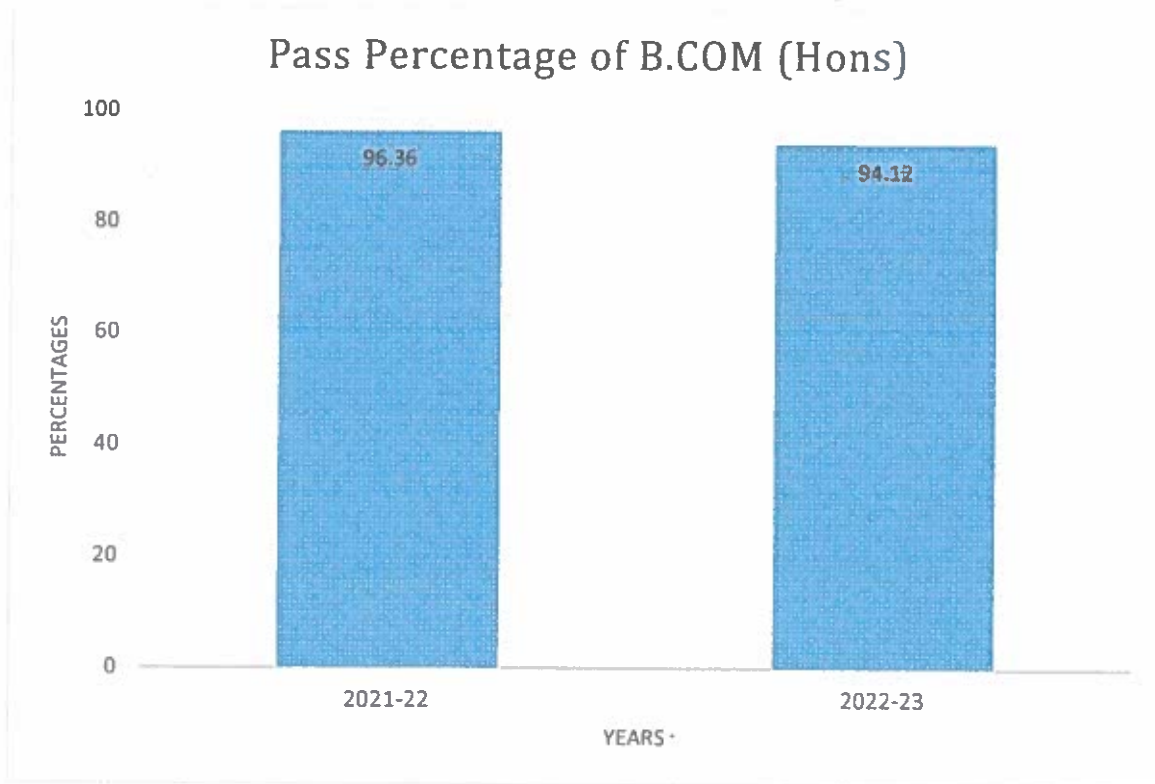

S. P. Sampathy's Siva Sivani Educational Society (2906/97)

SIVA SIVANI DEGREE COLLEGE

(Affiliated to Osmania University)

PASS PERCENTAGE OF B.COM (HONS) DURING LAST TWO YEARS

Year	Pass Percentage
2021-22	96.36
2022-23	94.12

Manoj
PRINCIPAL
Siva Sivani Degree College
Kompally, Medchal-Malkajgiri (Dt)-500100