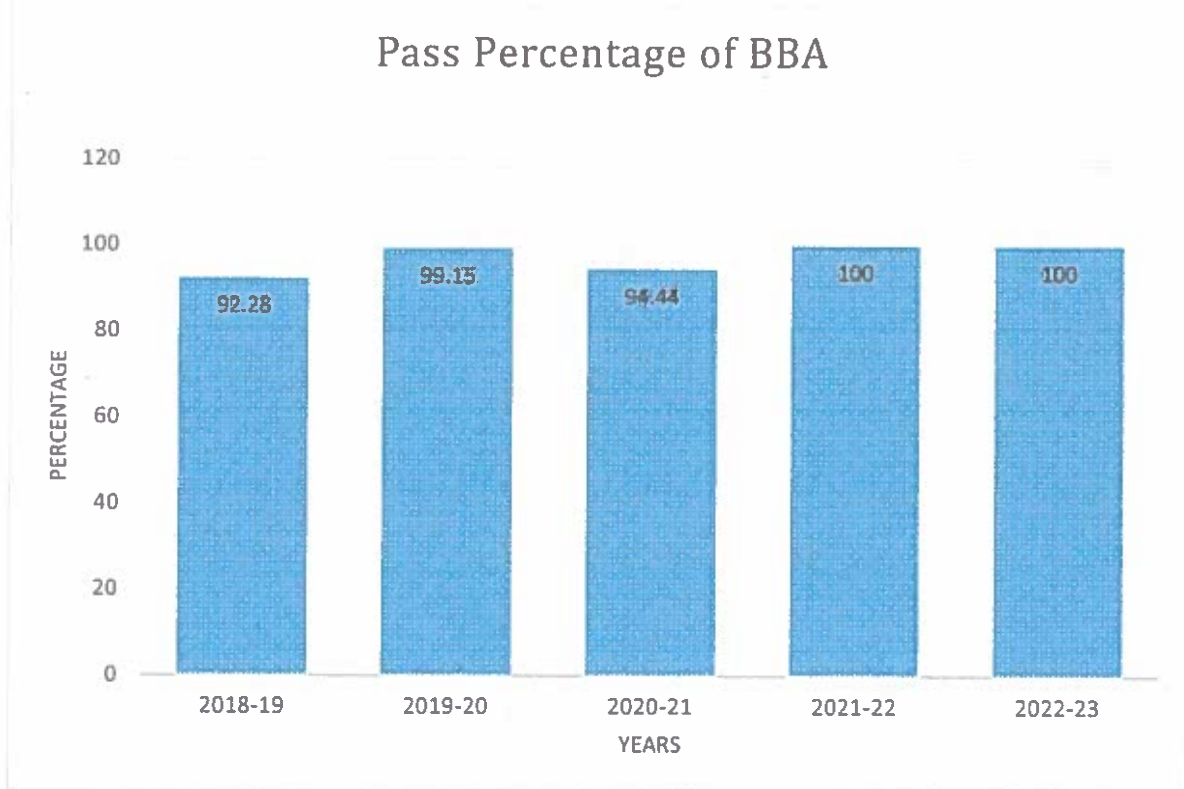

S. P. Sampathy's Siva Sivani Educational Society (2906/97)

SIVA SIVANI DEGREE COLLEGE

(Affiliated to Osmania University)

PASS PERCENTAGE OF BBA DURING LAST FIVE YEARS

Year	Pass percentage
2018-19	92.28
2019-20	99.15
2020-21	94.44
2021-22	100
2022-23	100

Mamatha

PRINCIPAL

Siva Sivani Degree College
Kompally, Medchal-Malkajgiri (Dt)-500100

NH - 44, Kompally, Secunderabad - 500 100. Telangana, INDIA

Mobile: - +91-9247048112.

Website: ssdc.ac.in