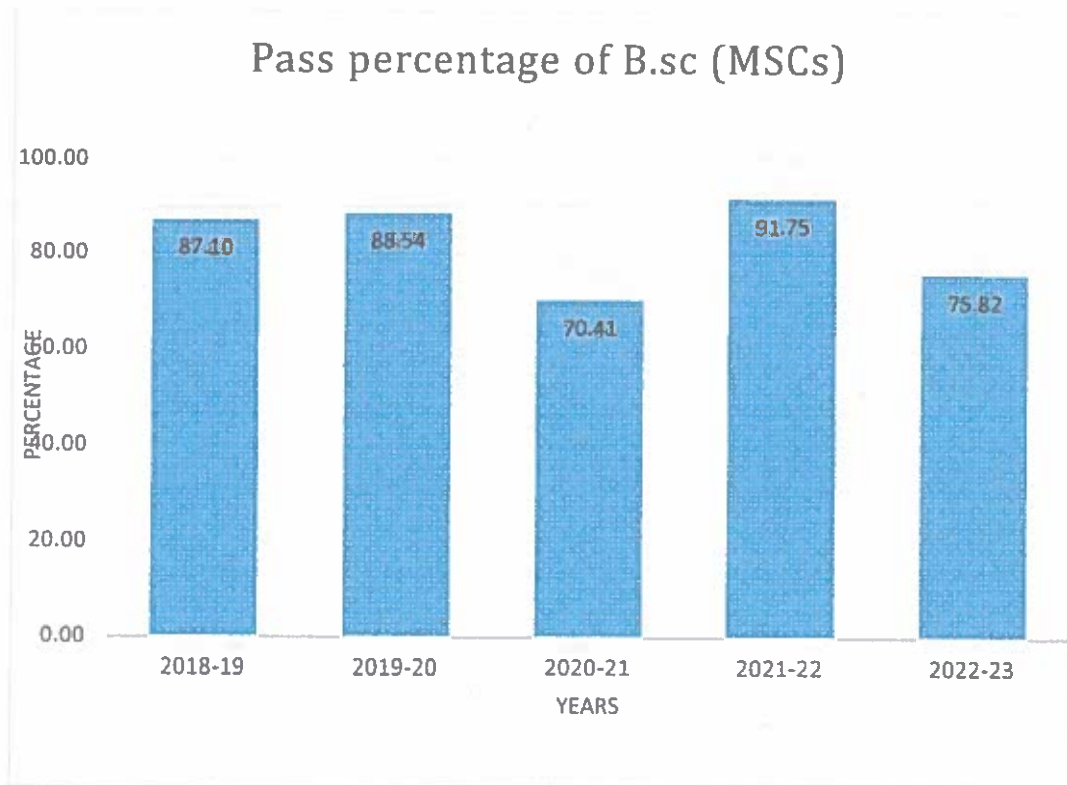

S. P. Sampathy's Siva Sivani Educational Society (2906/97)

SIVA SIVANI DEGREE COLLEGE

(Affiliated to Osmania University)

PASS PERCENTAGE OF B.SC(MSCS) DURING LAST FIVE YEARS

Year	Pass Percentage
2018-19	87.1
2019-20	88.54
2020-21	70.41
2021-22	91.75
2022-23	75.82

Mamatha
PRINCIPAL
Siva Sivani Degree College
Kompally, Medchal-Maikajiri (Dt)-500100

NH-44, Kompally, Secunderabad – 500 100, Telangana, INDIA
Phone: +91-9247048112. Website: ssdc.ac.in