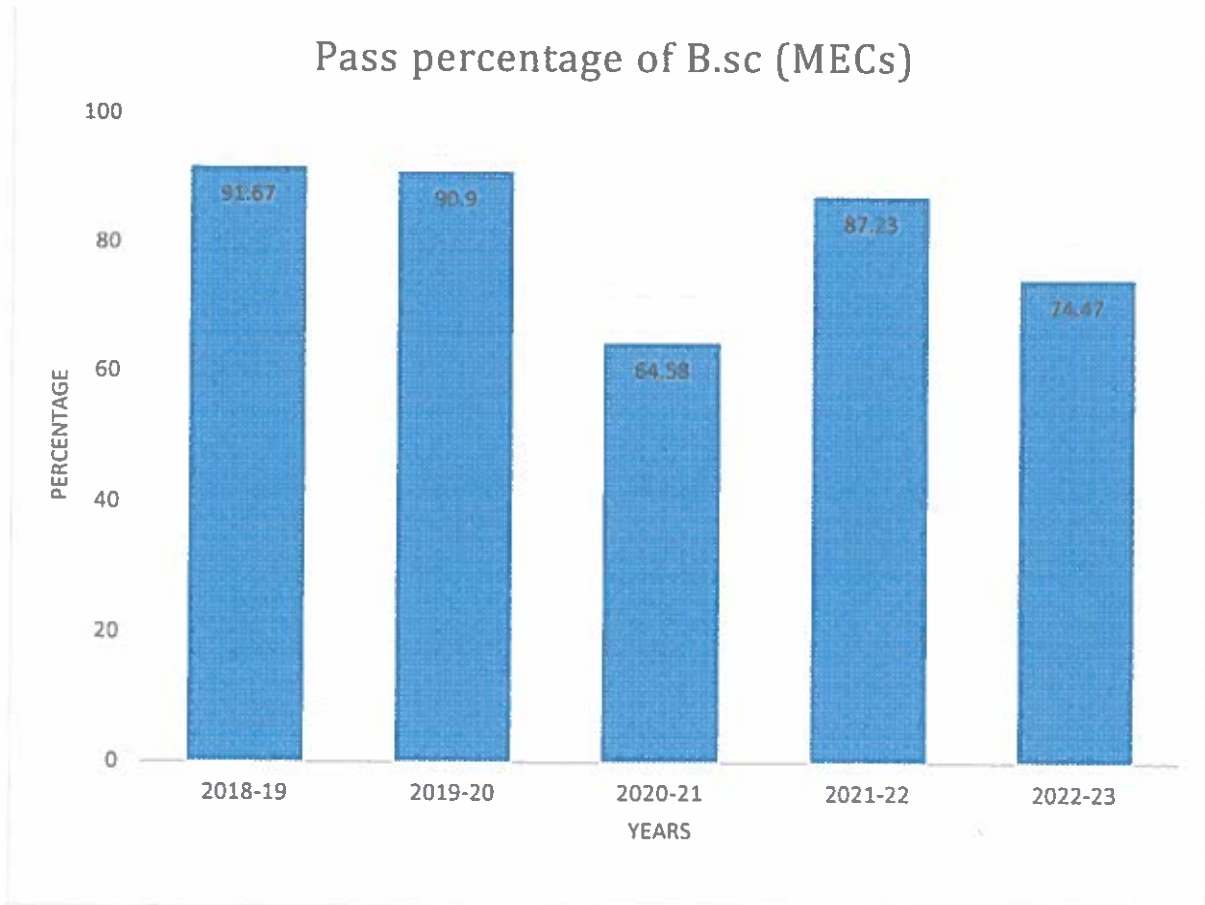

PASS PERCENTAGE OF B.SC(MECS) DURING LAST FIVE YEARS

Year	Pass Percentage
2018-19	91.67
2019-20	90.9
2020-21	64.58
2021-22	87.23
2022-23	74.47

Mameta
PRINCIPAL
Siva Sivani Degree College
Kompally, Medchal-Malkajgiri (DI)-500100