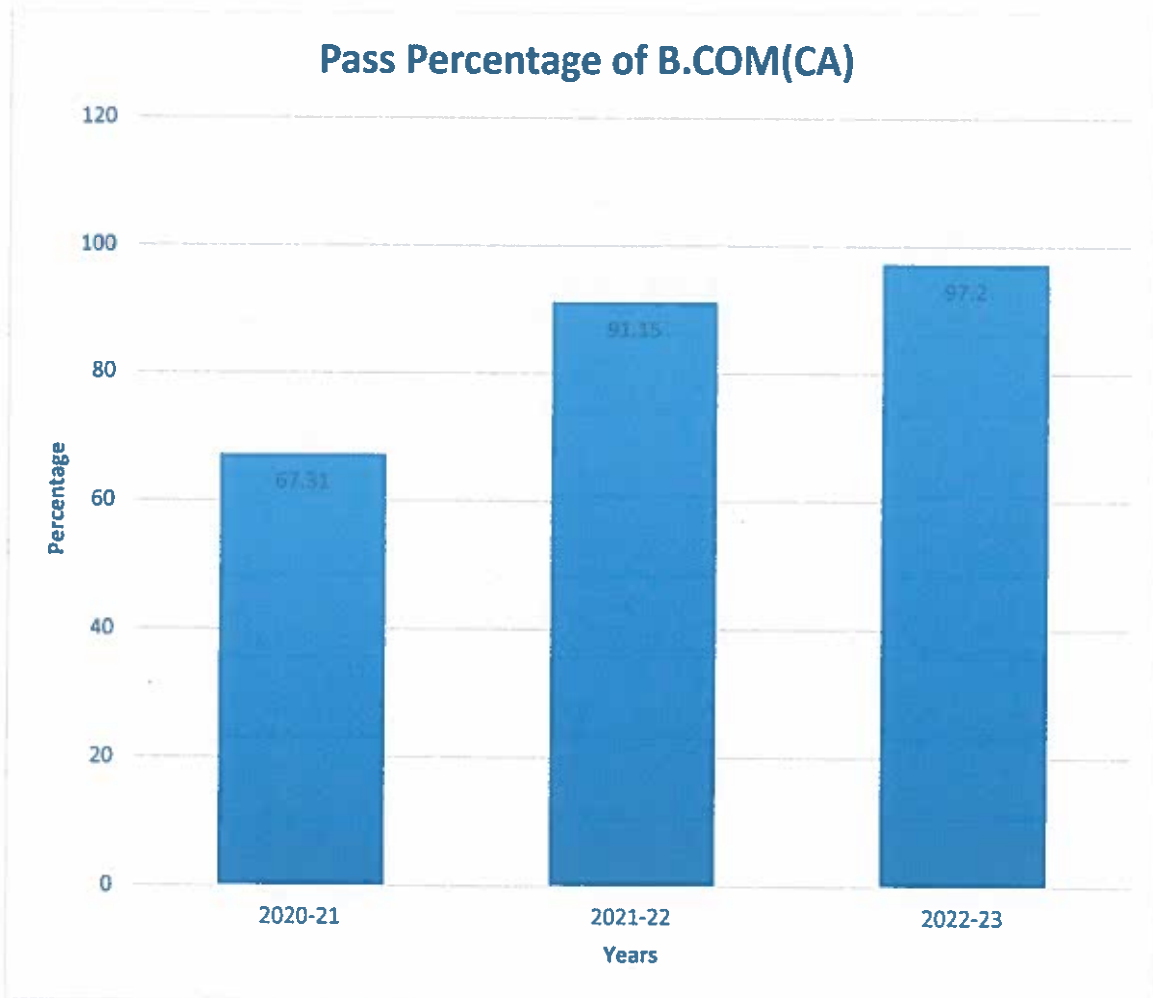

S. P. Sampathy's Siva Sivani Educational Society (2906/97)

SIVA SIVANI DEGREE COLLEGE

(Affiliated to Osmania University)

PASS PERCENTAGE OF B.COM (CA) DURING LAST THREE YEARS

Year	Pass Percentage
2020-21	67.31
2021-22	91.15
2022-23	97.2

Mama Sampathy
PRINCIPAL
Siva Sivani Degree College
Kompally, Medchal Malkajgiri (Dt)-500100

NH - 44, Kompally, Secunderabad - 500 100, Telangana, INDIA

Mobile: - +91-9247048112. Website: ssdc.ac.in