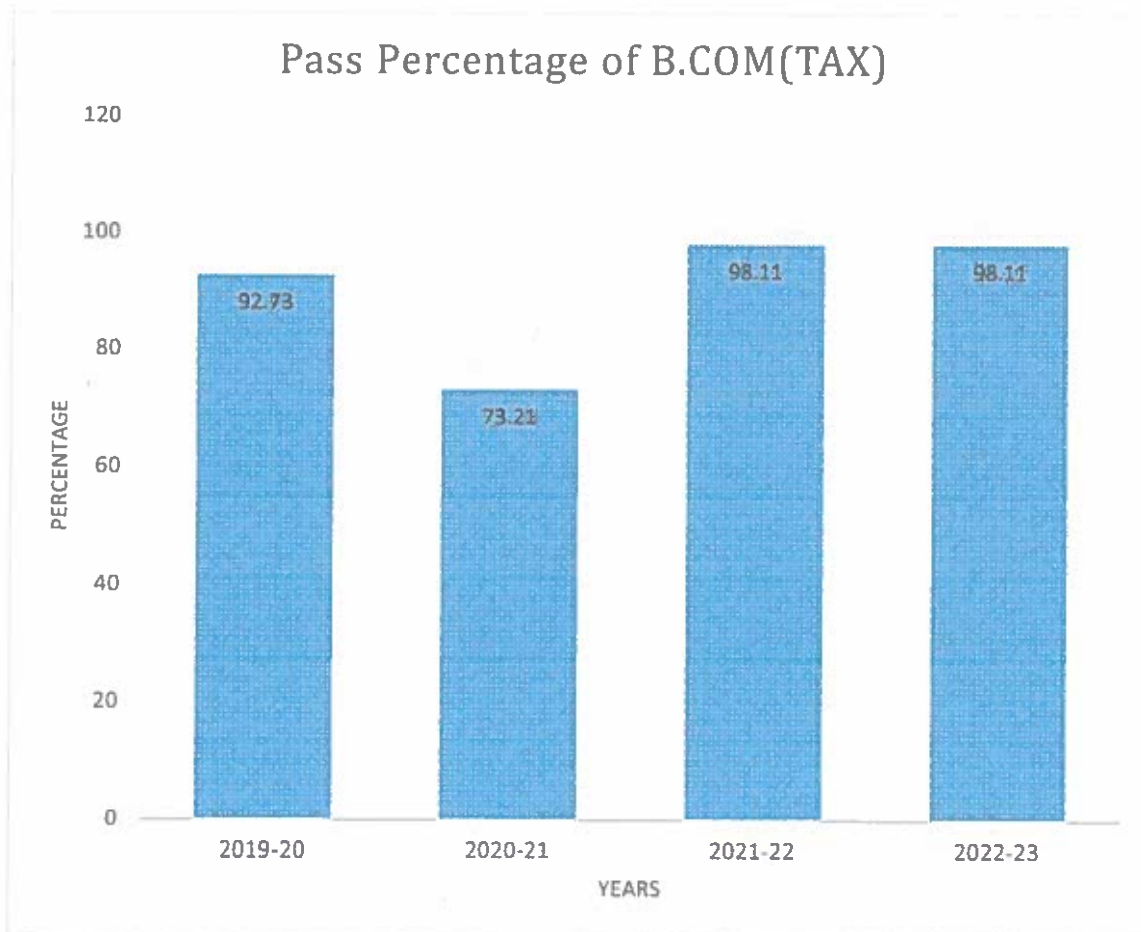

PASS PERCENTAGE OF B.COM (TAX) DURING LAST THREE YEARS

Year	Pass Percentage
2019-20	92.73
2020-21	73.21
2021-22	98.11
2022-23	98.11

Mameta

PRINCIPAL

Siva Sivani Degree College
Kompally, Medchal-Malkajgiri (Dt)-500100